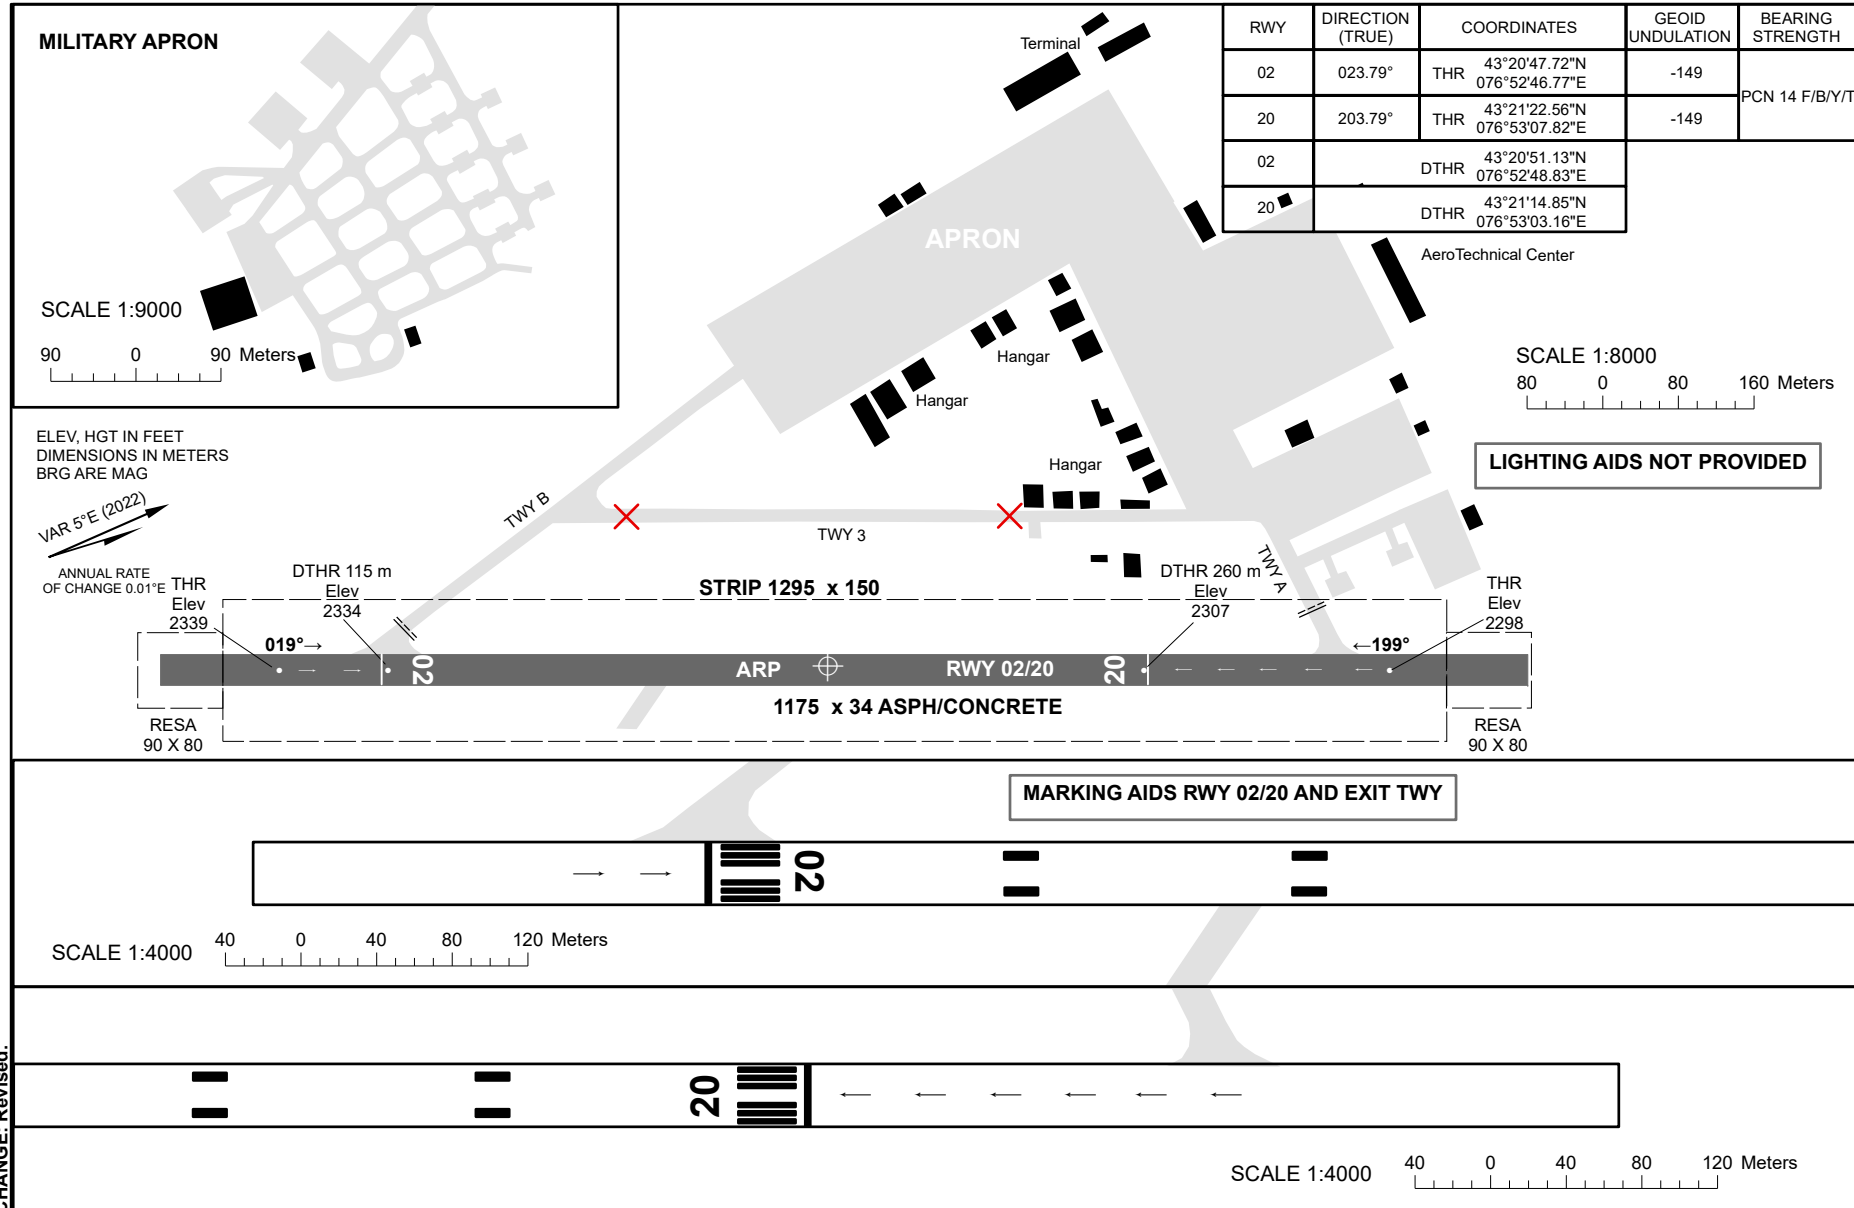

AERODROME
CHART - ICAO

AD ELEV
2344 FT

ARP 432105N
0765257E

TWR 118.9
ALT 129.0, EMRG 121.5

BORALDAY

CHANGE: Revised.

THIS PAGE INTENTIONALLY LEFT BLANK