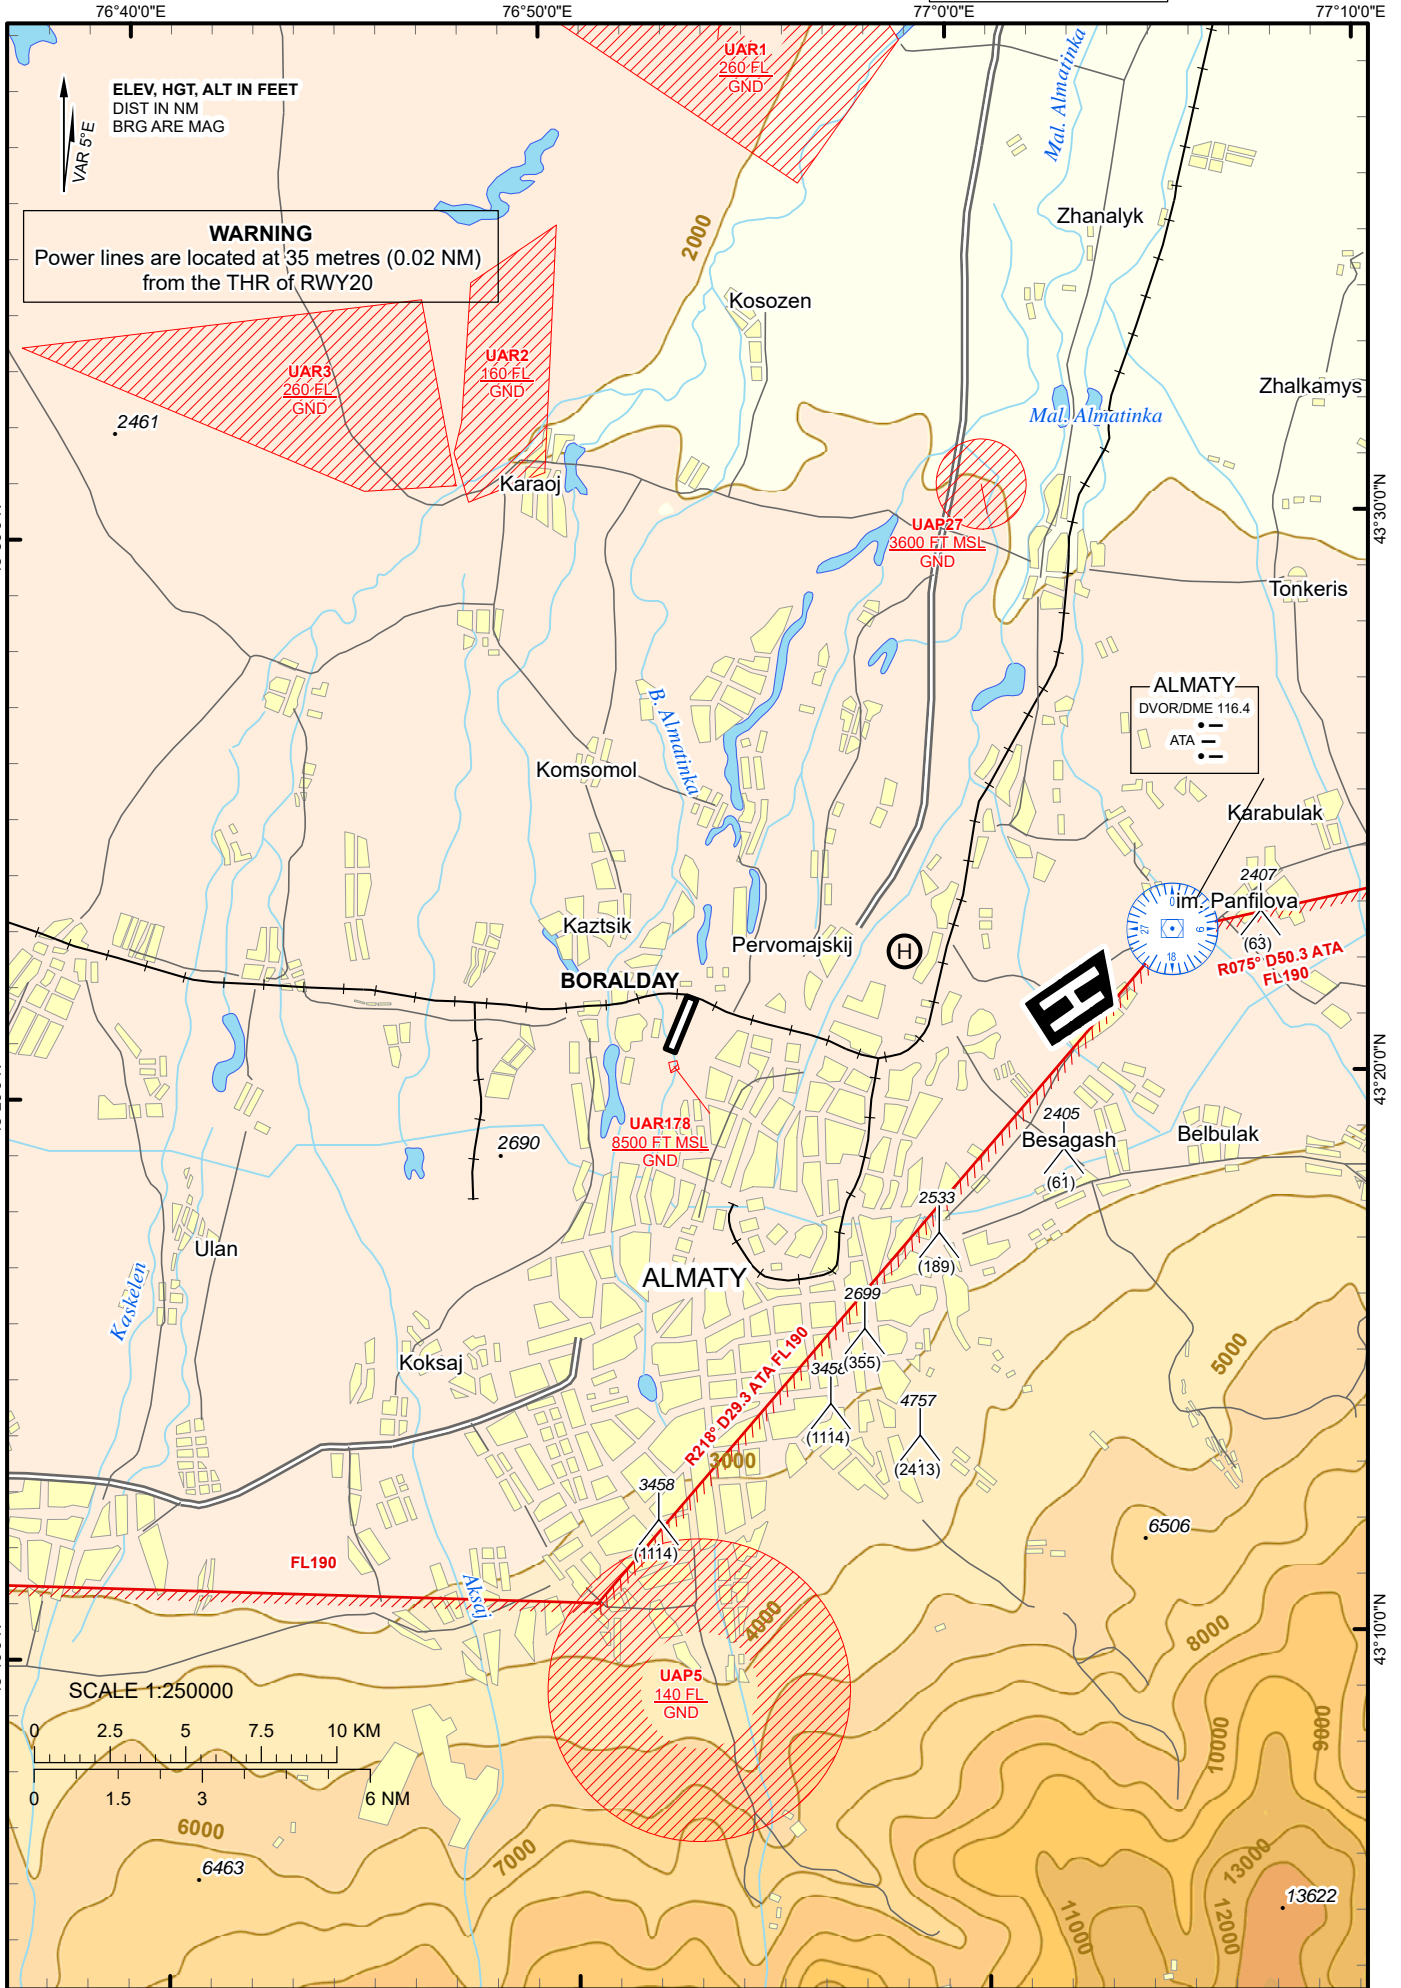

**VISUAL APPROACH  
CHART  
ICAO**

**AERODROME ELEV 2344 FT**  
HEIGHTS RELATED TO  
AD ELEV

**TOWER RU STD 118.9**  
ALT 129.0  
EMRG 121.5

**BORALDAY**

THIS PAGE INTENTIONALLY LEFT BLANK