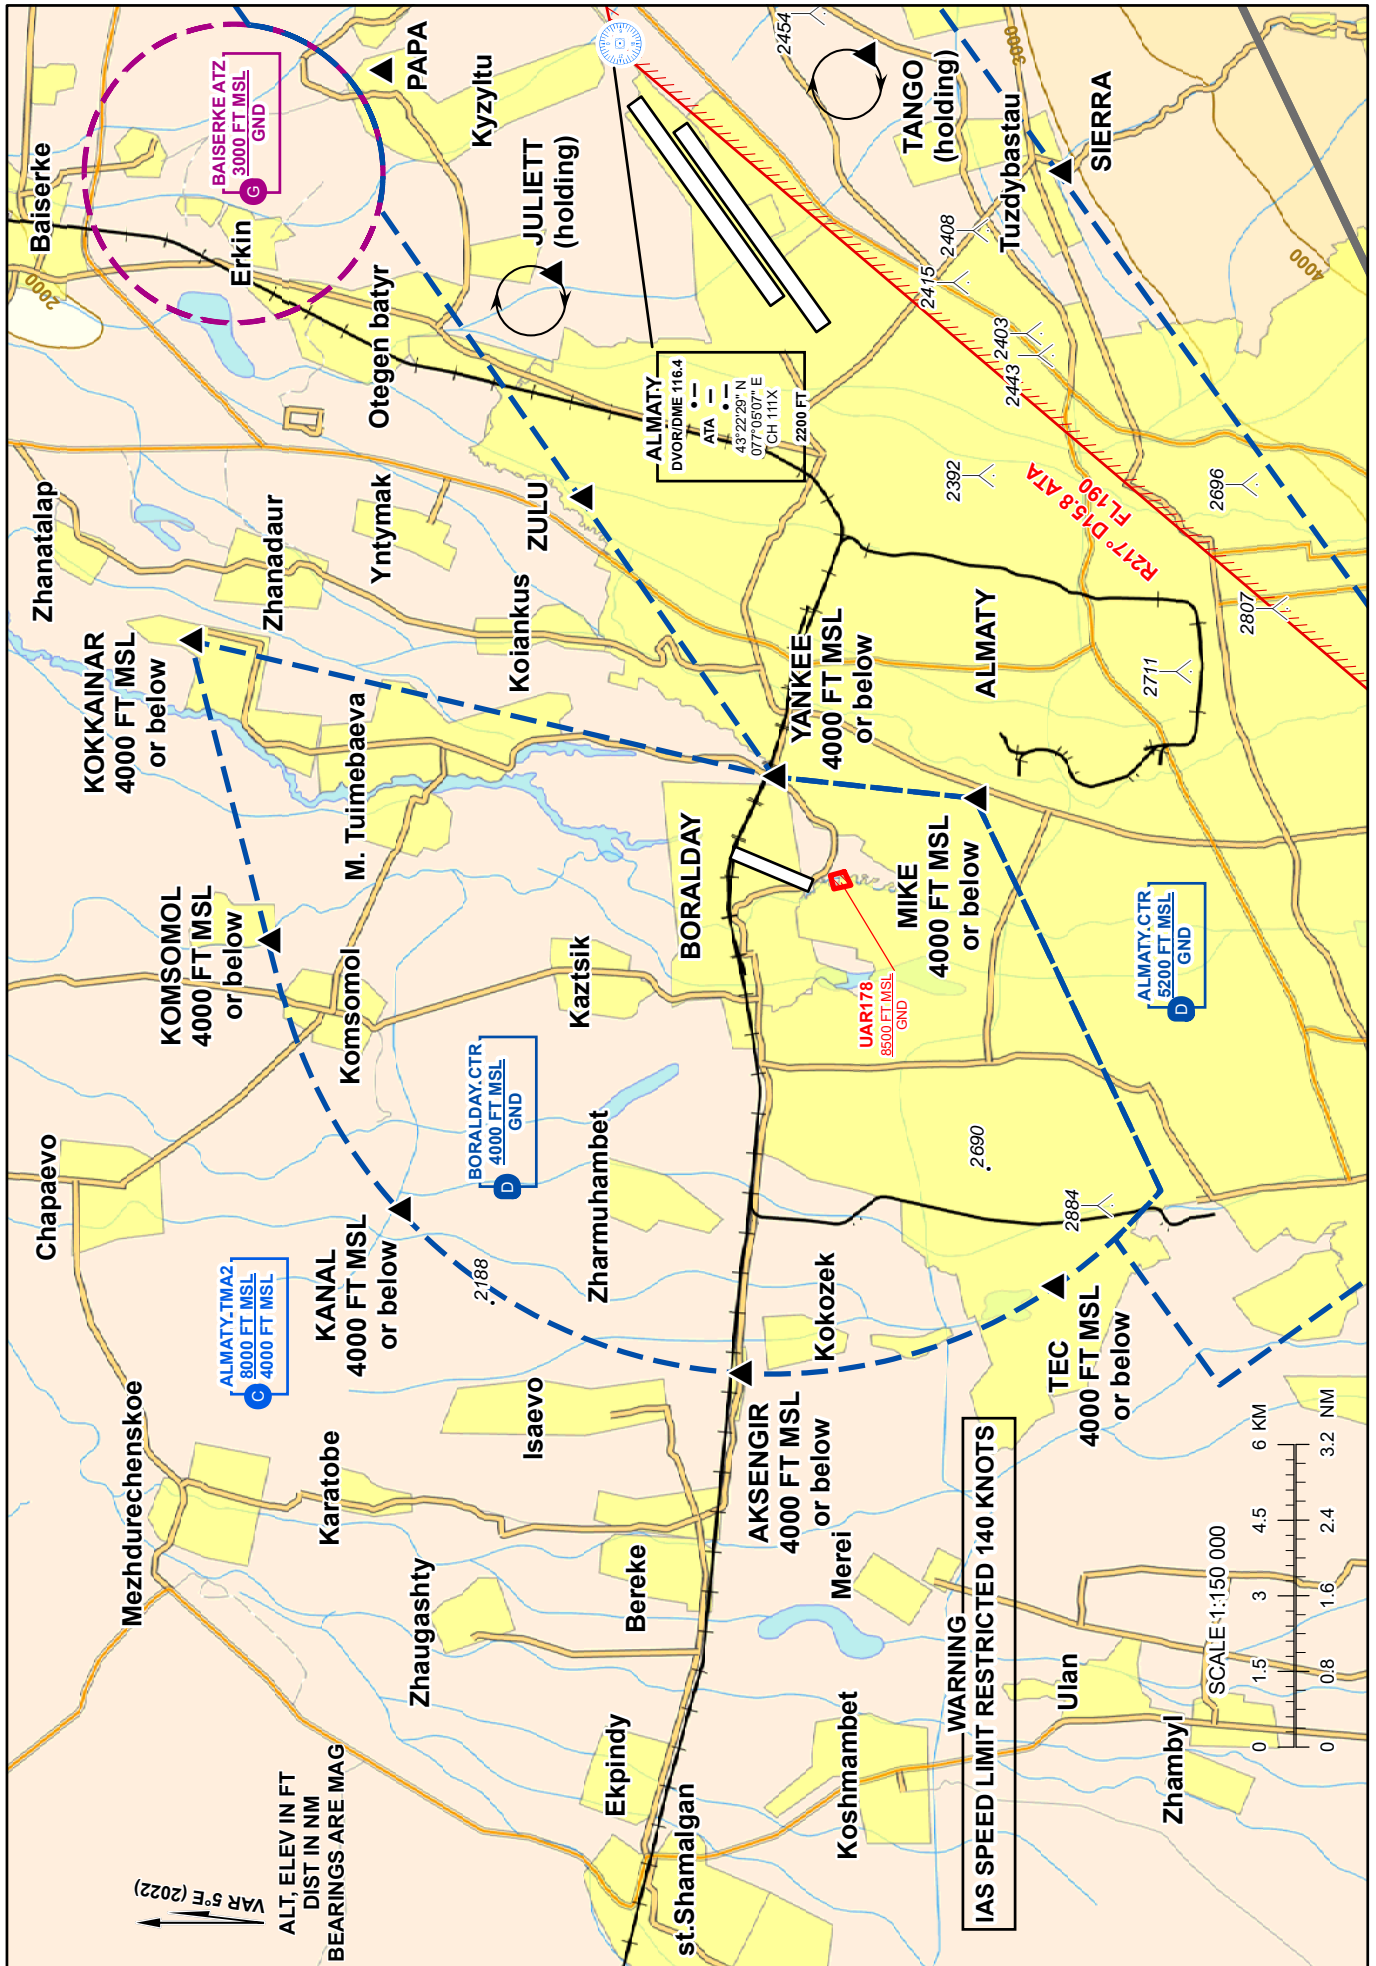

VFR Departure/Arrival Chart  
Only for ACFT with a certificated  
take-off mass 5700 kg or less and HEL

Aerodrome Elev. 2344 FT BORALDAY TOWER 118.9 MHZ BORALDAY

Change: AD Pervomaiskii deleted, Almaty CTR revised, Visual point MOST deleted, warning, editorial.

THIS PAGE INTENTIONALLY LEFT BLANK