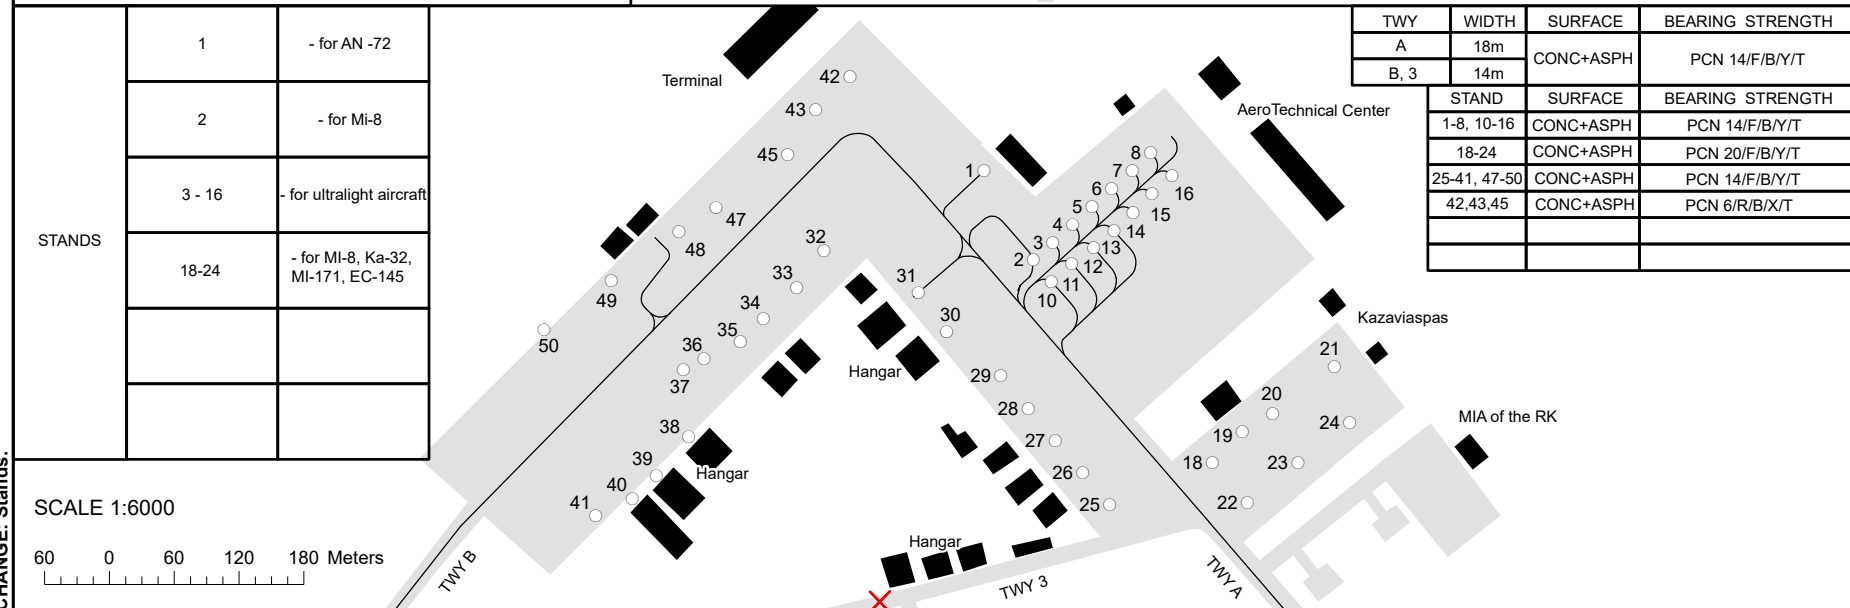

AERODROME GROUND MOVEMENT  
AND PARKING CHART - ICAO

APRON ELEV  
2323 FT (708m)

TWR 118.9  
ALT 129.0, EMRG 121.5

BORALDAY

CHANGE: Stands.