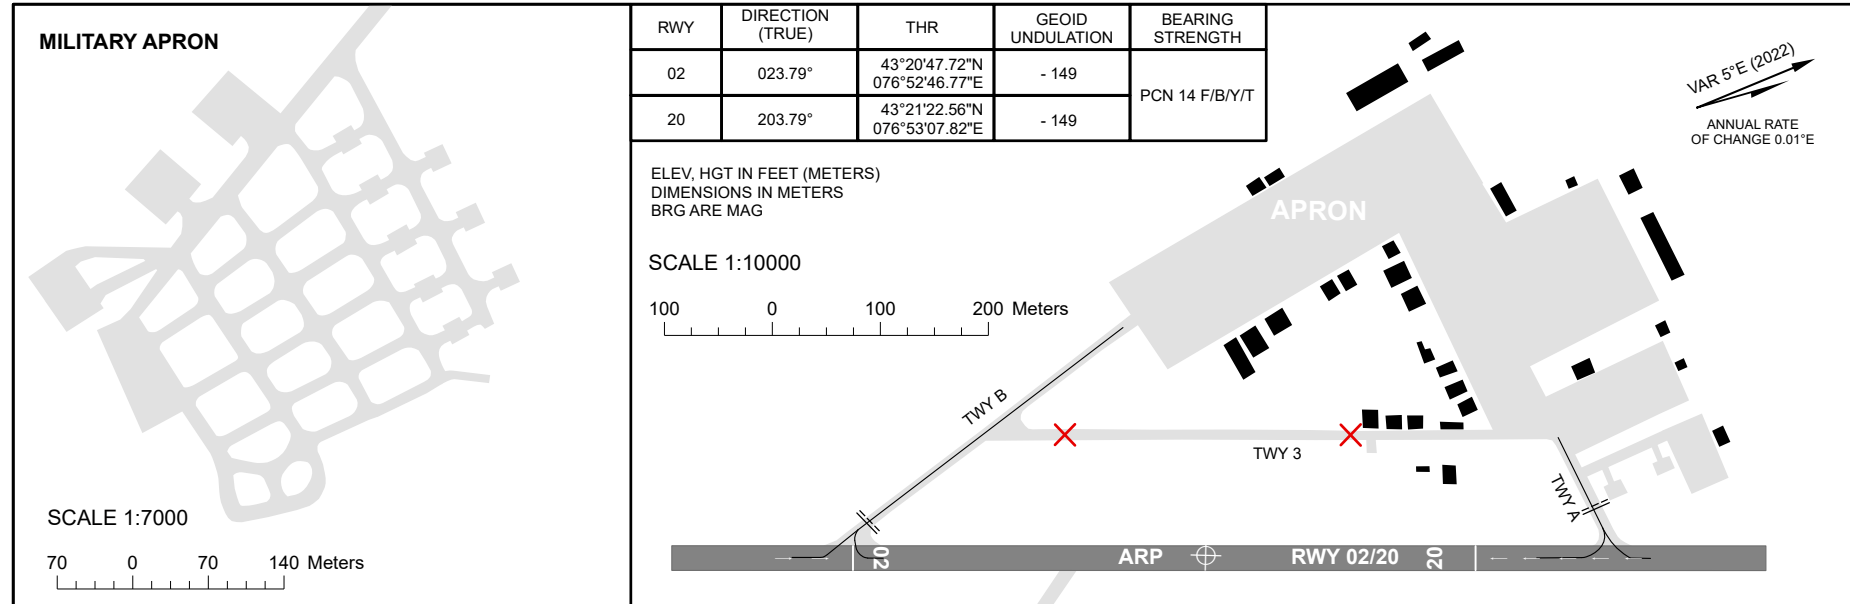

AERODROME GROUND MOVEMENT  
AND PARKING CHART - ICAO

APRON ELEV  
2323 FT (708m)

TWR 118.9  
ALT 129.0, EMRG 121.5

BORALDAY

CHANGE: Stands.