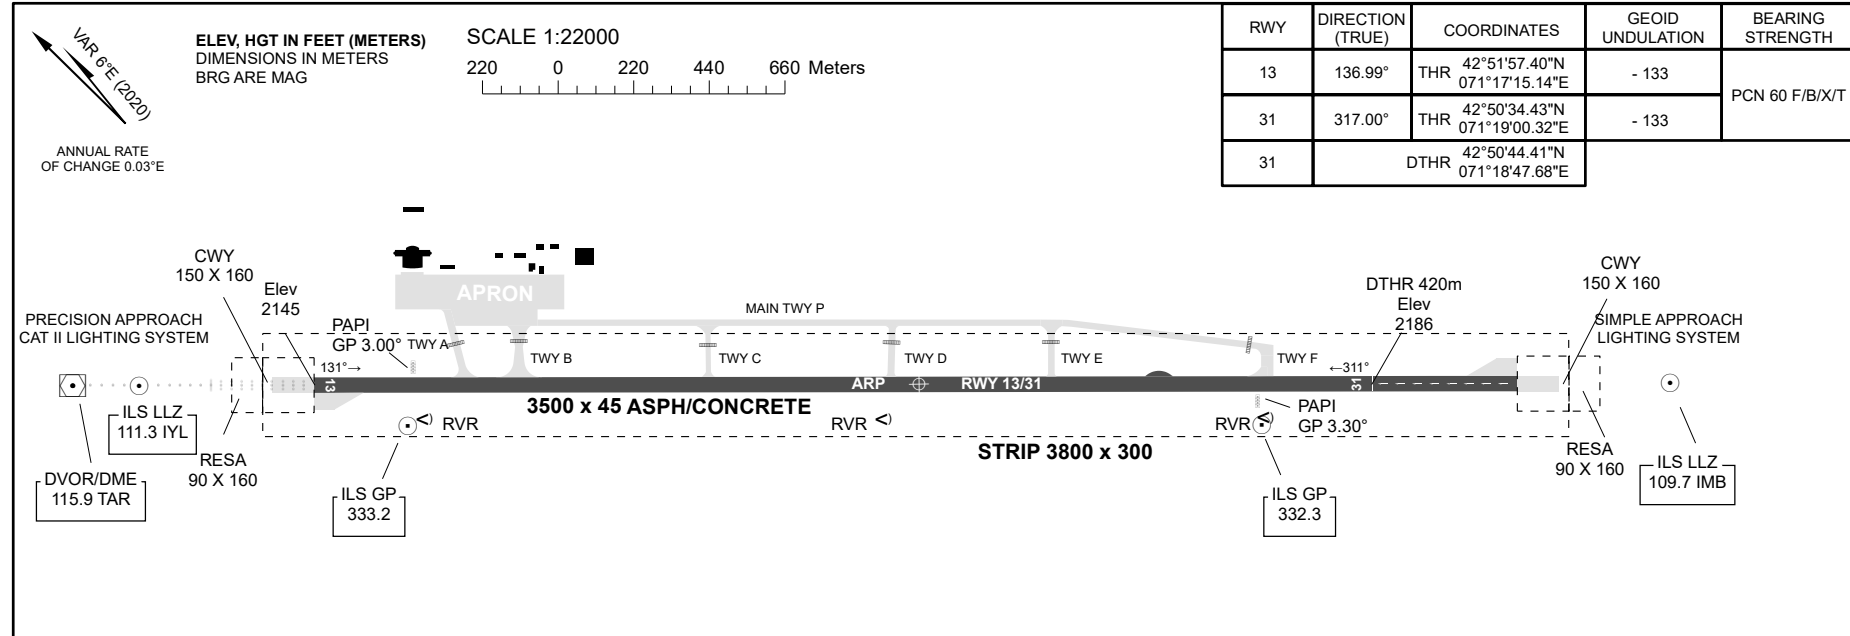

AERODROME
CHART - ICAO

AD ELEV
2190FT (667m)

ARP 425116N
0711808E

TWR 122.1

TARAZ

CHANGE: Edit.

THIS PAGE INTENTIONALLY LEFT BLANK