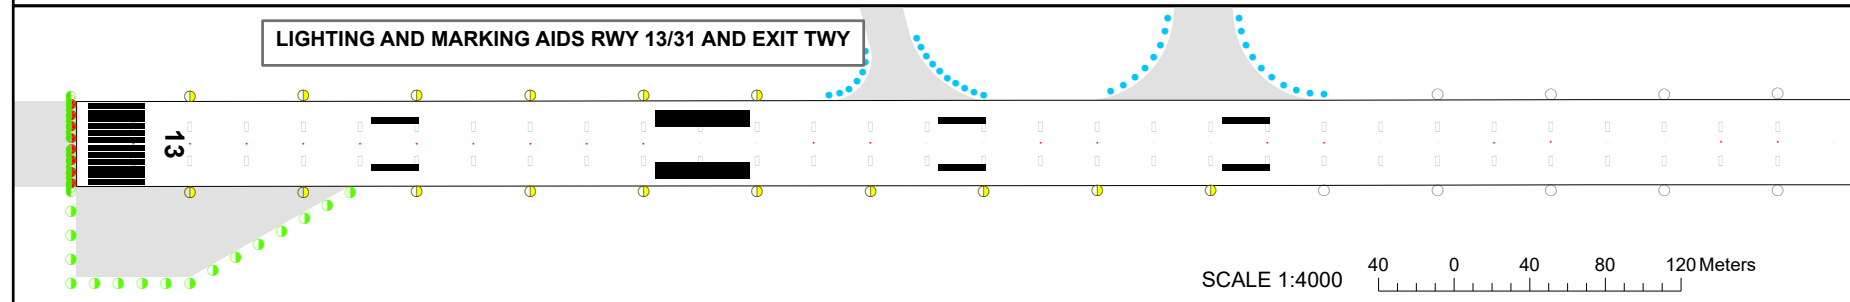

AERODROME
CHART - ICAO

AD ELEV
2190FT (667m)

ARP 425116N
0711808E

TWR 122.1

TARAZ

CHANGE: Edit.

THIS PAGE INTENTIONALLY LEFT BLANK