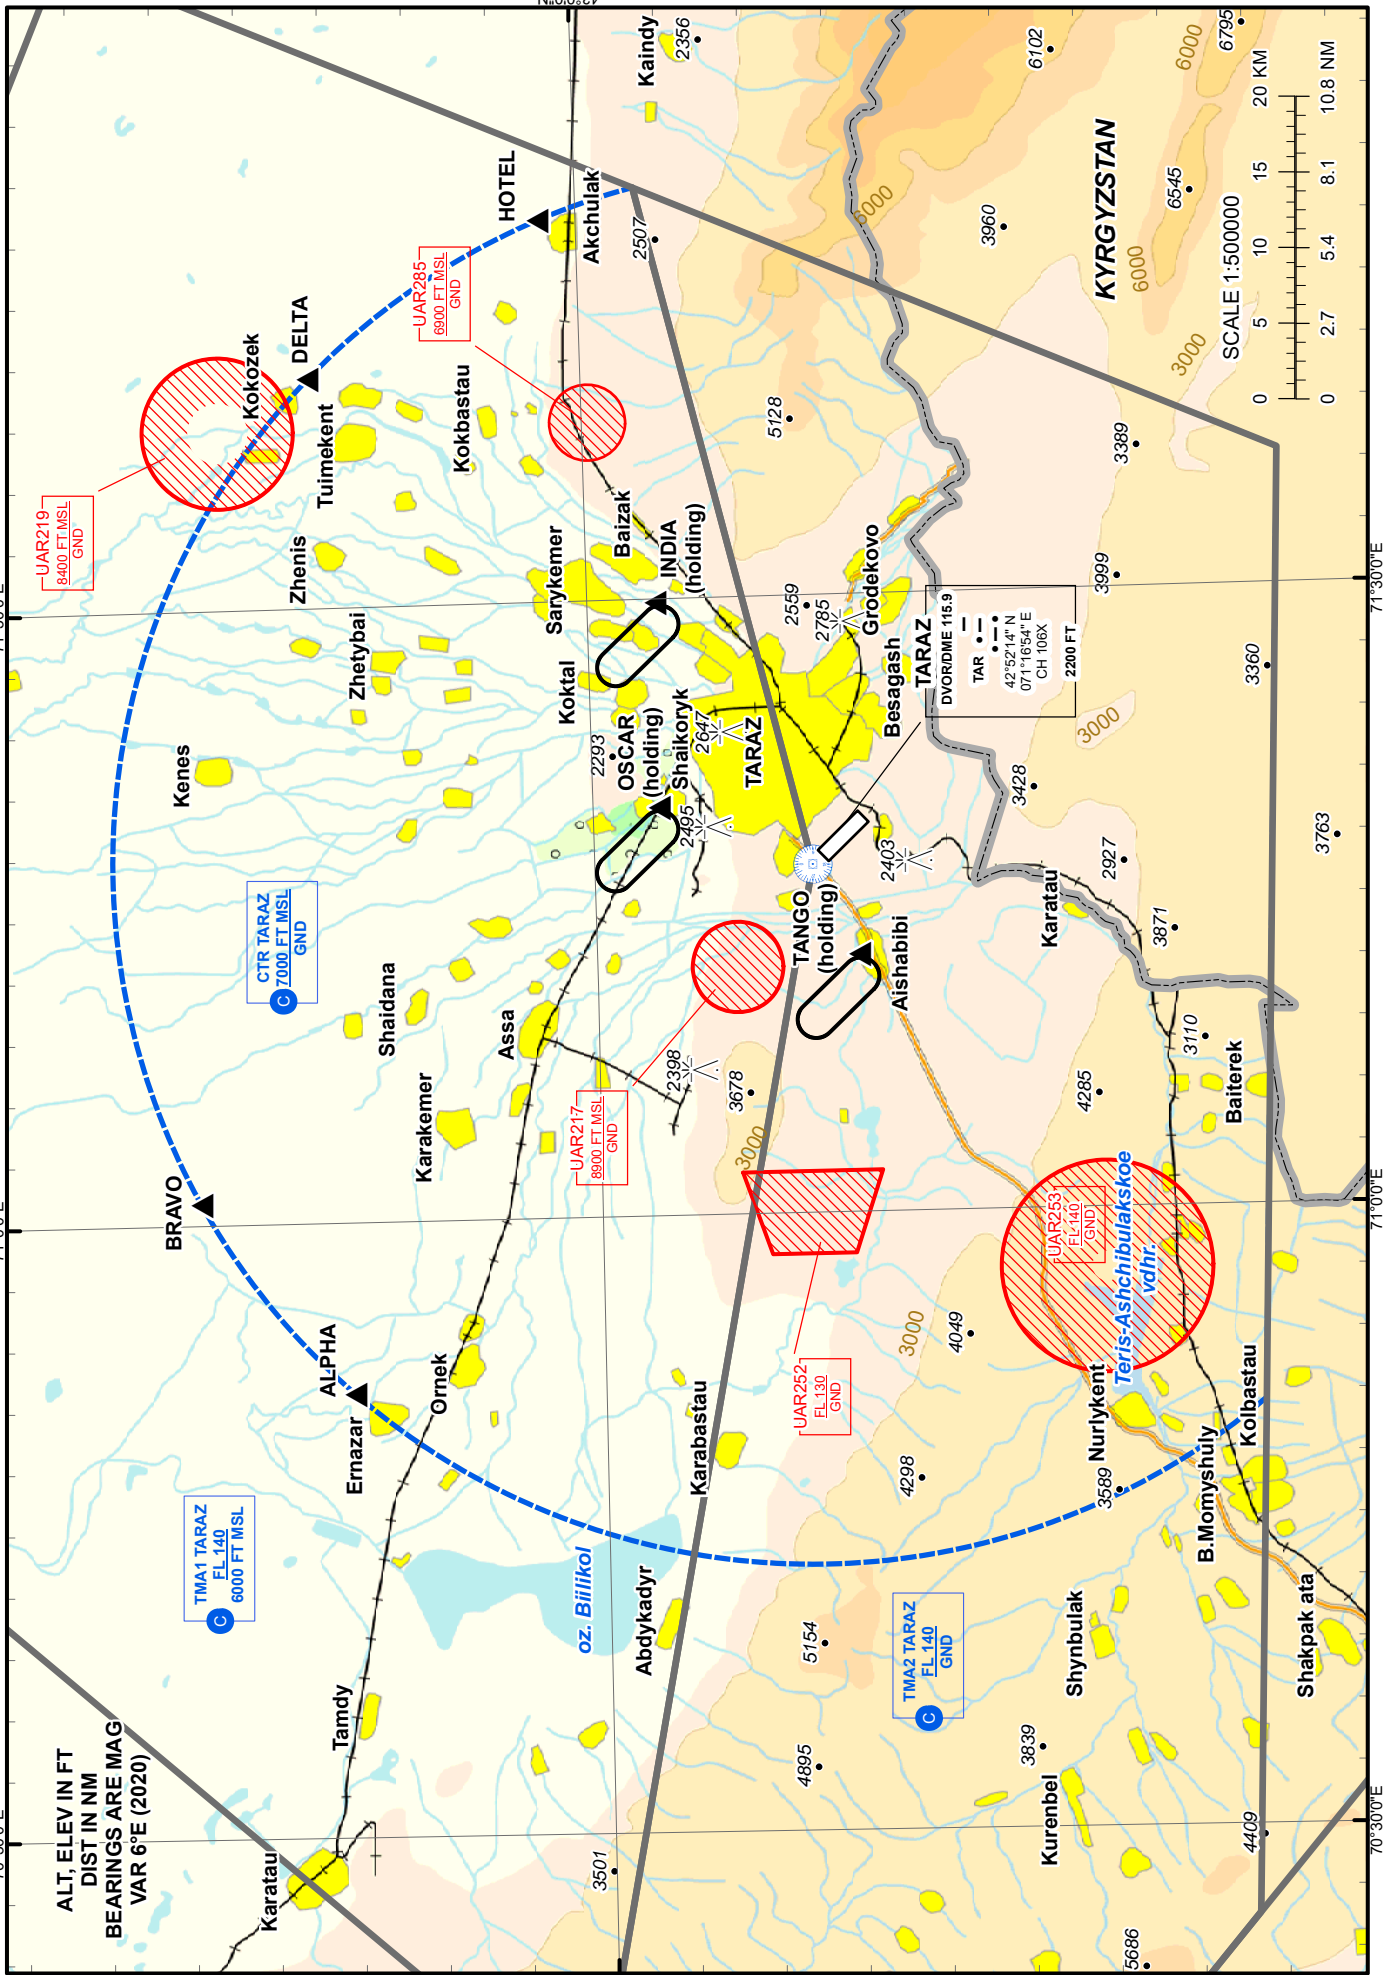

Change: Add TOWER, ATIS freq., AD Elev., DME CH, warning removed, mag. var. data.

ALT, ELEV IN FT
DIST IN NM
BEARINGS ARE MAG
VAR 6°E (2020)

THIS PAGE INTENTIONALLY LEFT BLANK