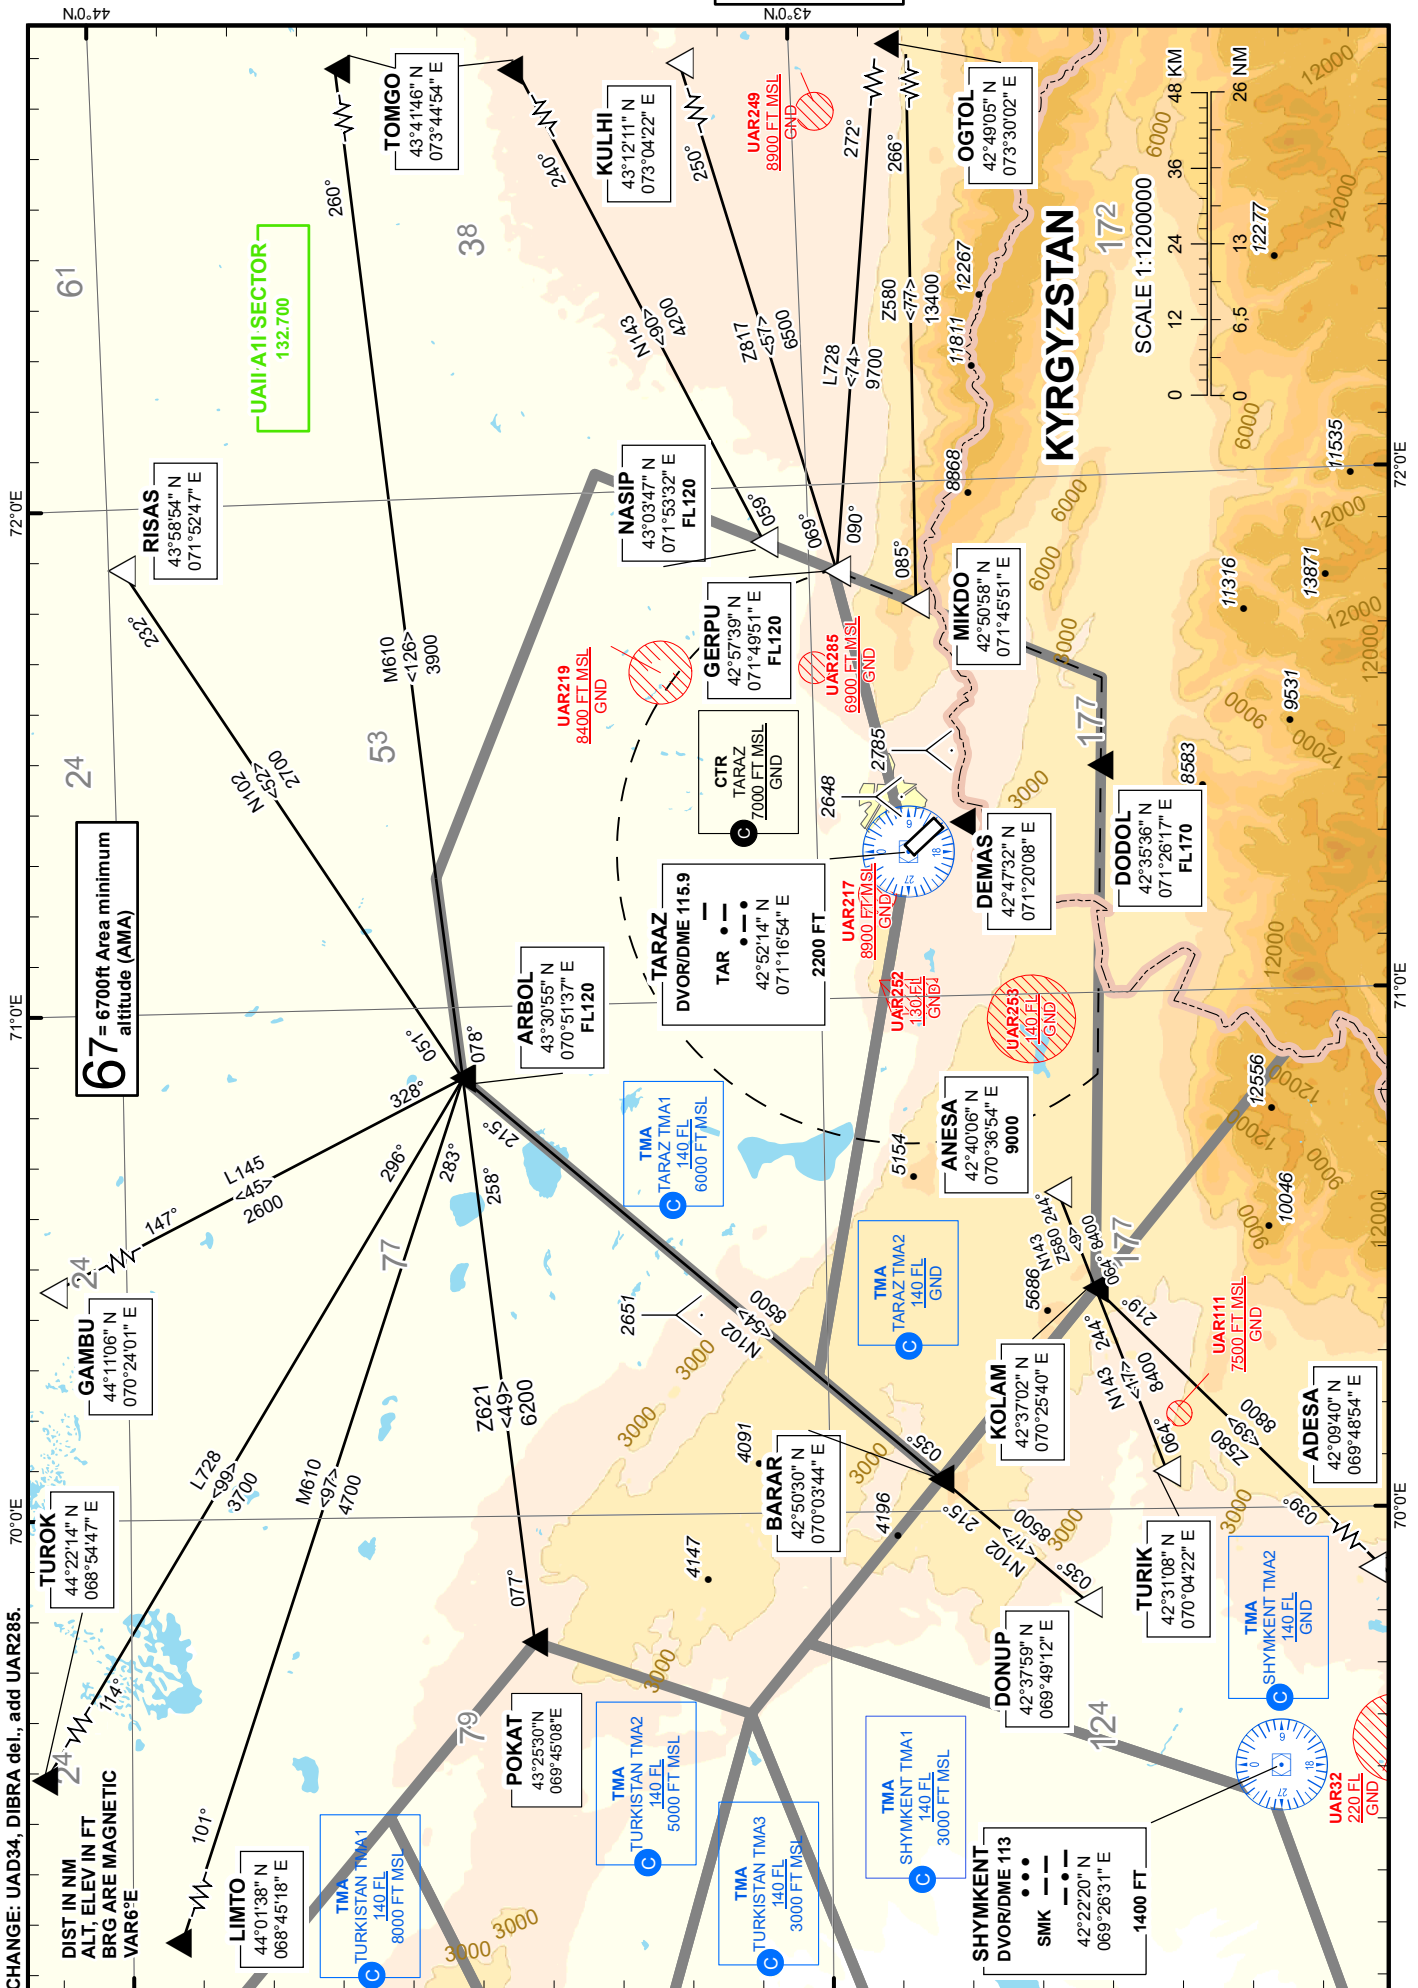

AREA CHART
ICAO

TMA TARAZ

TARAZ TOWER
122.1

CHANGE: UAD34, DIBRA del., add UAR285.

67 = 6700ft Area minimum altitude (AMA)

THIS PAGE INTENTIONALLY LEFT BLANK